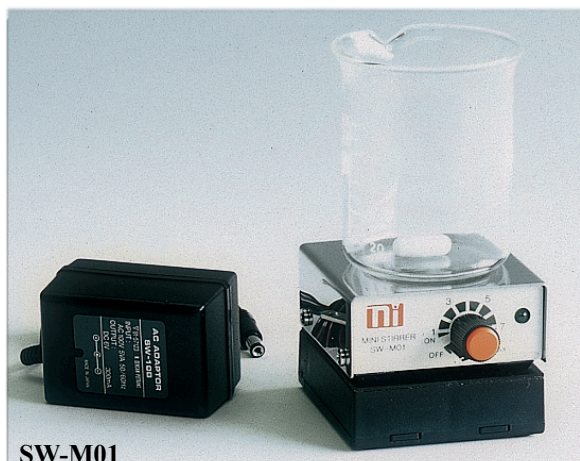

Unique Battery Operated Laboratory Instruments

N-20M

Ideal for :
Small lab surfaces
Lab Hoods
Field Work

Instruments operate with 1.5V batteries or small electrical adapter

N-20M

Portable - Compact - Robust

SW-M01

NVP-11

Catalog #	Instrument	Included in Box
N-20M	Mini-Vortex	Instrument, Battery Box, 4x1.5V Batteries, Electrical adapter, Instructions
SW-M01	Mini-Stirrer	Instrument, Battery Box, 4x1.5V Batteries, Electrical Adapter, Instructions
NVP-11	Vacuum Aspirator	Instrument, 2x1.5V Batteries, Electrical Adapter, Instructions